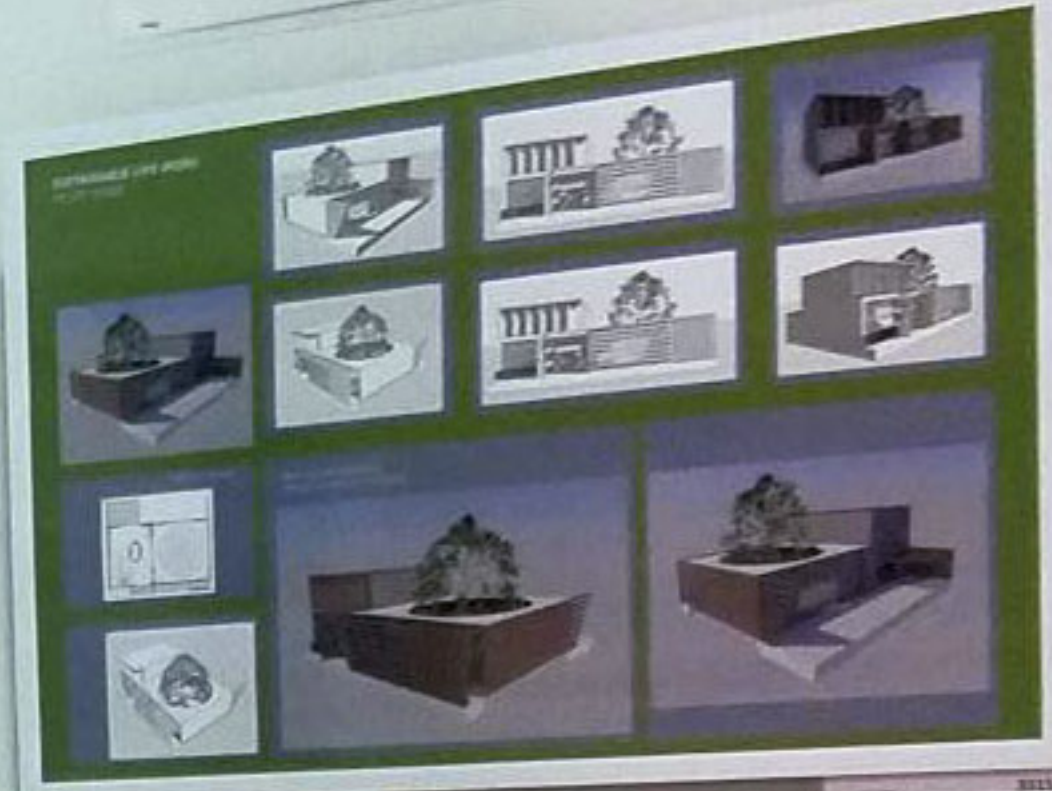

Architecture Design Challenge Live-Work Sustainable Residence

3323
Name: [illegible]
Address: [illegible]
City: [illegible]