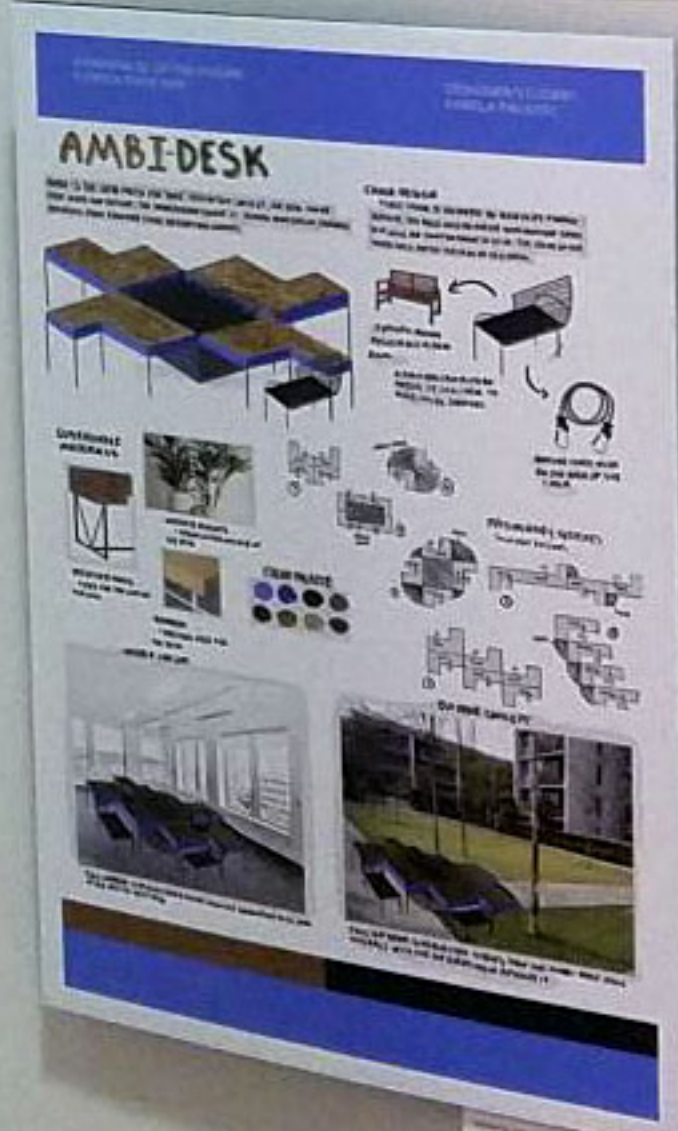

Architecture Design Challenge Workspace of the Future

3325
Name: [illegible]
Address: [illegible]
City: [illegible]