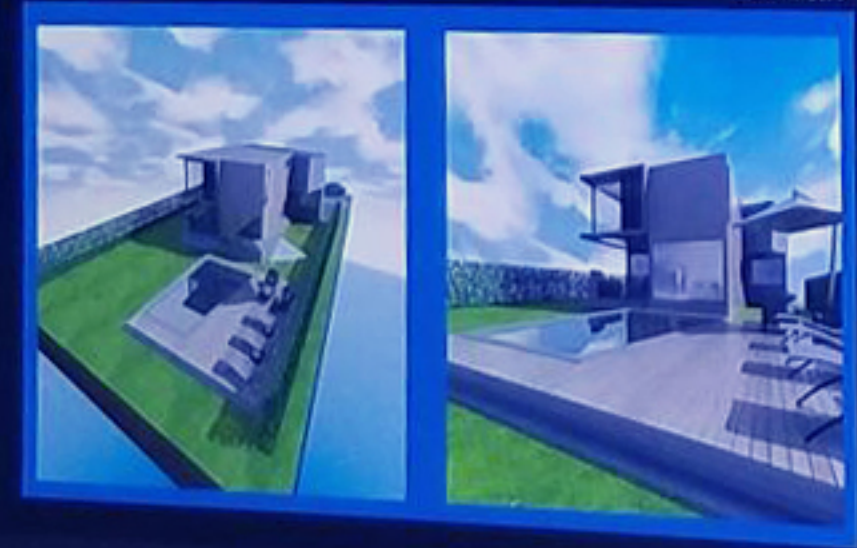

DESIGN CHALLENGES 10 SHIPPING CONTAINER

RENDERINGS

Built At 1:1 Scale

Floor Plans

Sections (top view)

Interior Renderings

DESIGNER: Marcos Tobi Recondo
GULLIVER ARCHITECTURE
PROJECT: SHIPPING CONTAINER
FLORIDA STATE FAIR

3rd Place

Marcos Tobi

Architecture Design Challenge Modern Seaside Villa

3348
Name: [illegible]
Address: [illegible]
City: [illegible]

N

Architecture Design Challenge Live-Work Sustainable Residence

3323
Name: [illegible]
Address: [illegible]
City: [illegible]