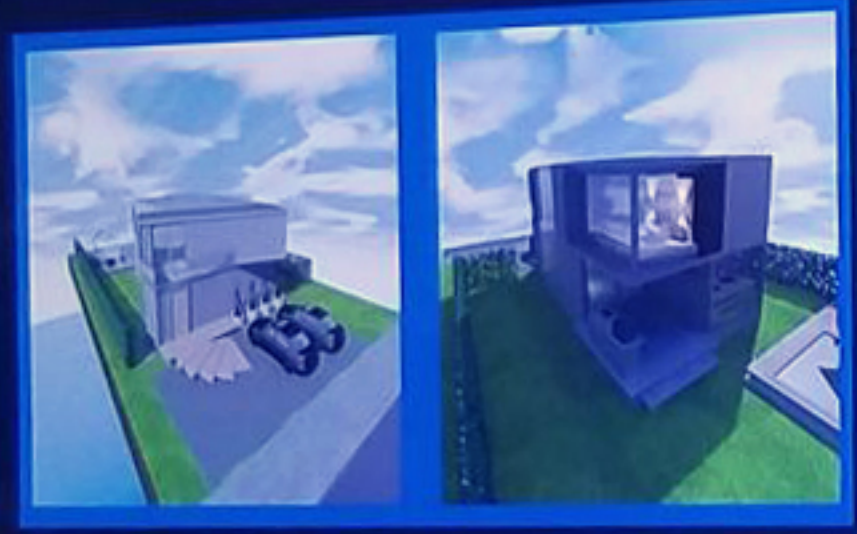

DESIGN CHALLENGES 10 SHIPPING CONTAINER

RENDERINGS

Built At 1:1 Scale

Floor Plans

Sections (top view)

Interior Renderings

DESIGNER: Marcos Tobi Recondo
GULLIVER ARCHITECTURE
PROJECT: SHIPPING CONTAINER
FLORIDA STATE FAIR

3rd Place

Marcos Tobi

Architecture Design Challenge Modern Seaside Villa

3348
Name: [illegible]
Address: [illegible]
City: [illegible]

N

Architecture Design Challenge Live-Work Sustainable Residence

3323
Name: [illegible]
Address: [illegible]
City: [illegible]